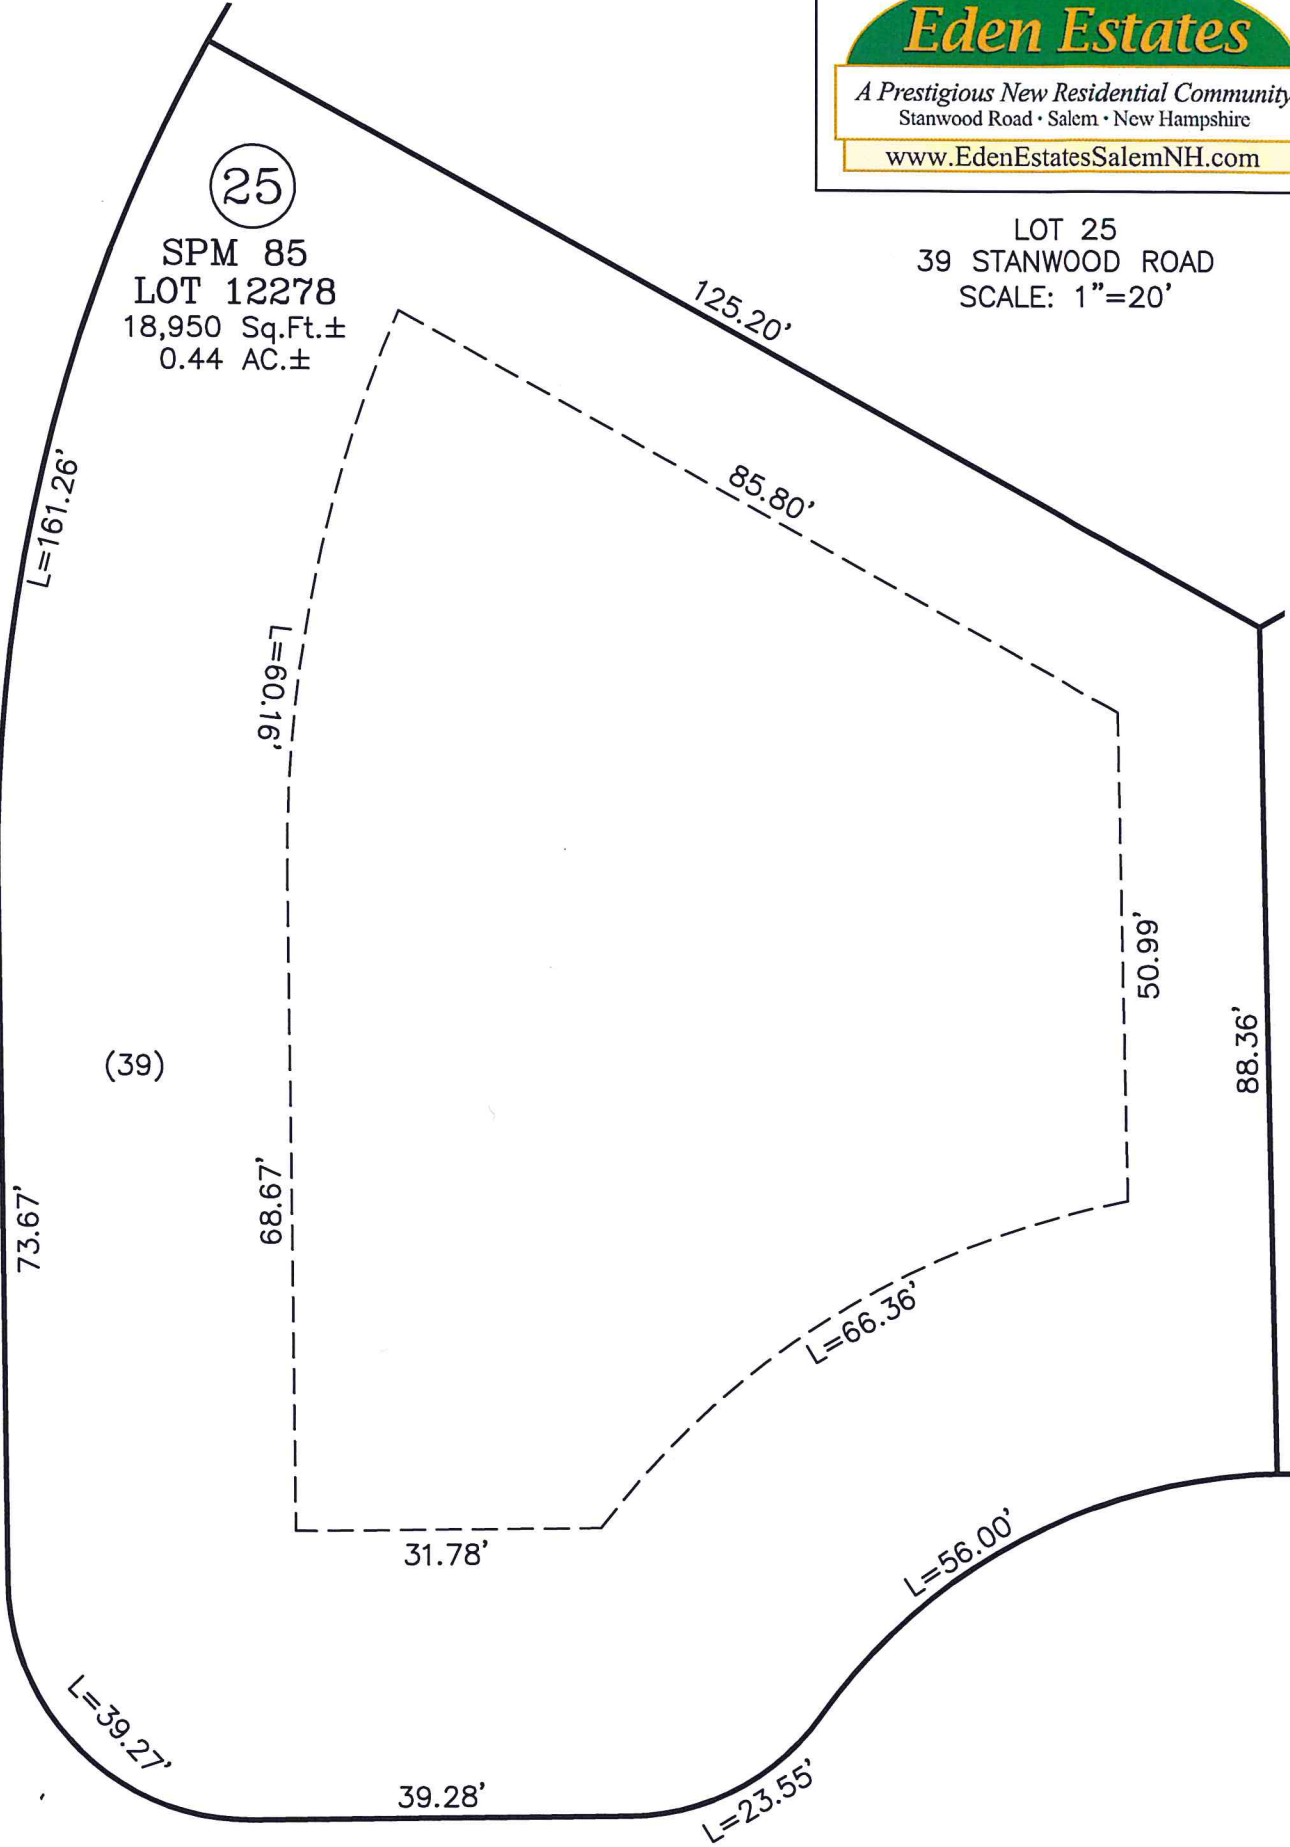

**Eden Estates**  
*A Prestigious New Residential Community*  
 Stanwood Road • Salem • New Hampshire  
[www.EdenEstatesSalemNH.com](http://www.EdenEstatesSalemNH.com)

LOT 25  
 39 STANWOOD ROAD  
 SCALE: 1"=20'

25

SPM 85  
 LOT 12278  
 18,950 Sq.Ft.±  
 0.44 AC.±

STANWOOD ROAD

PARADISE PLACE