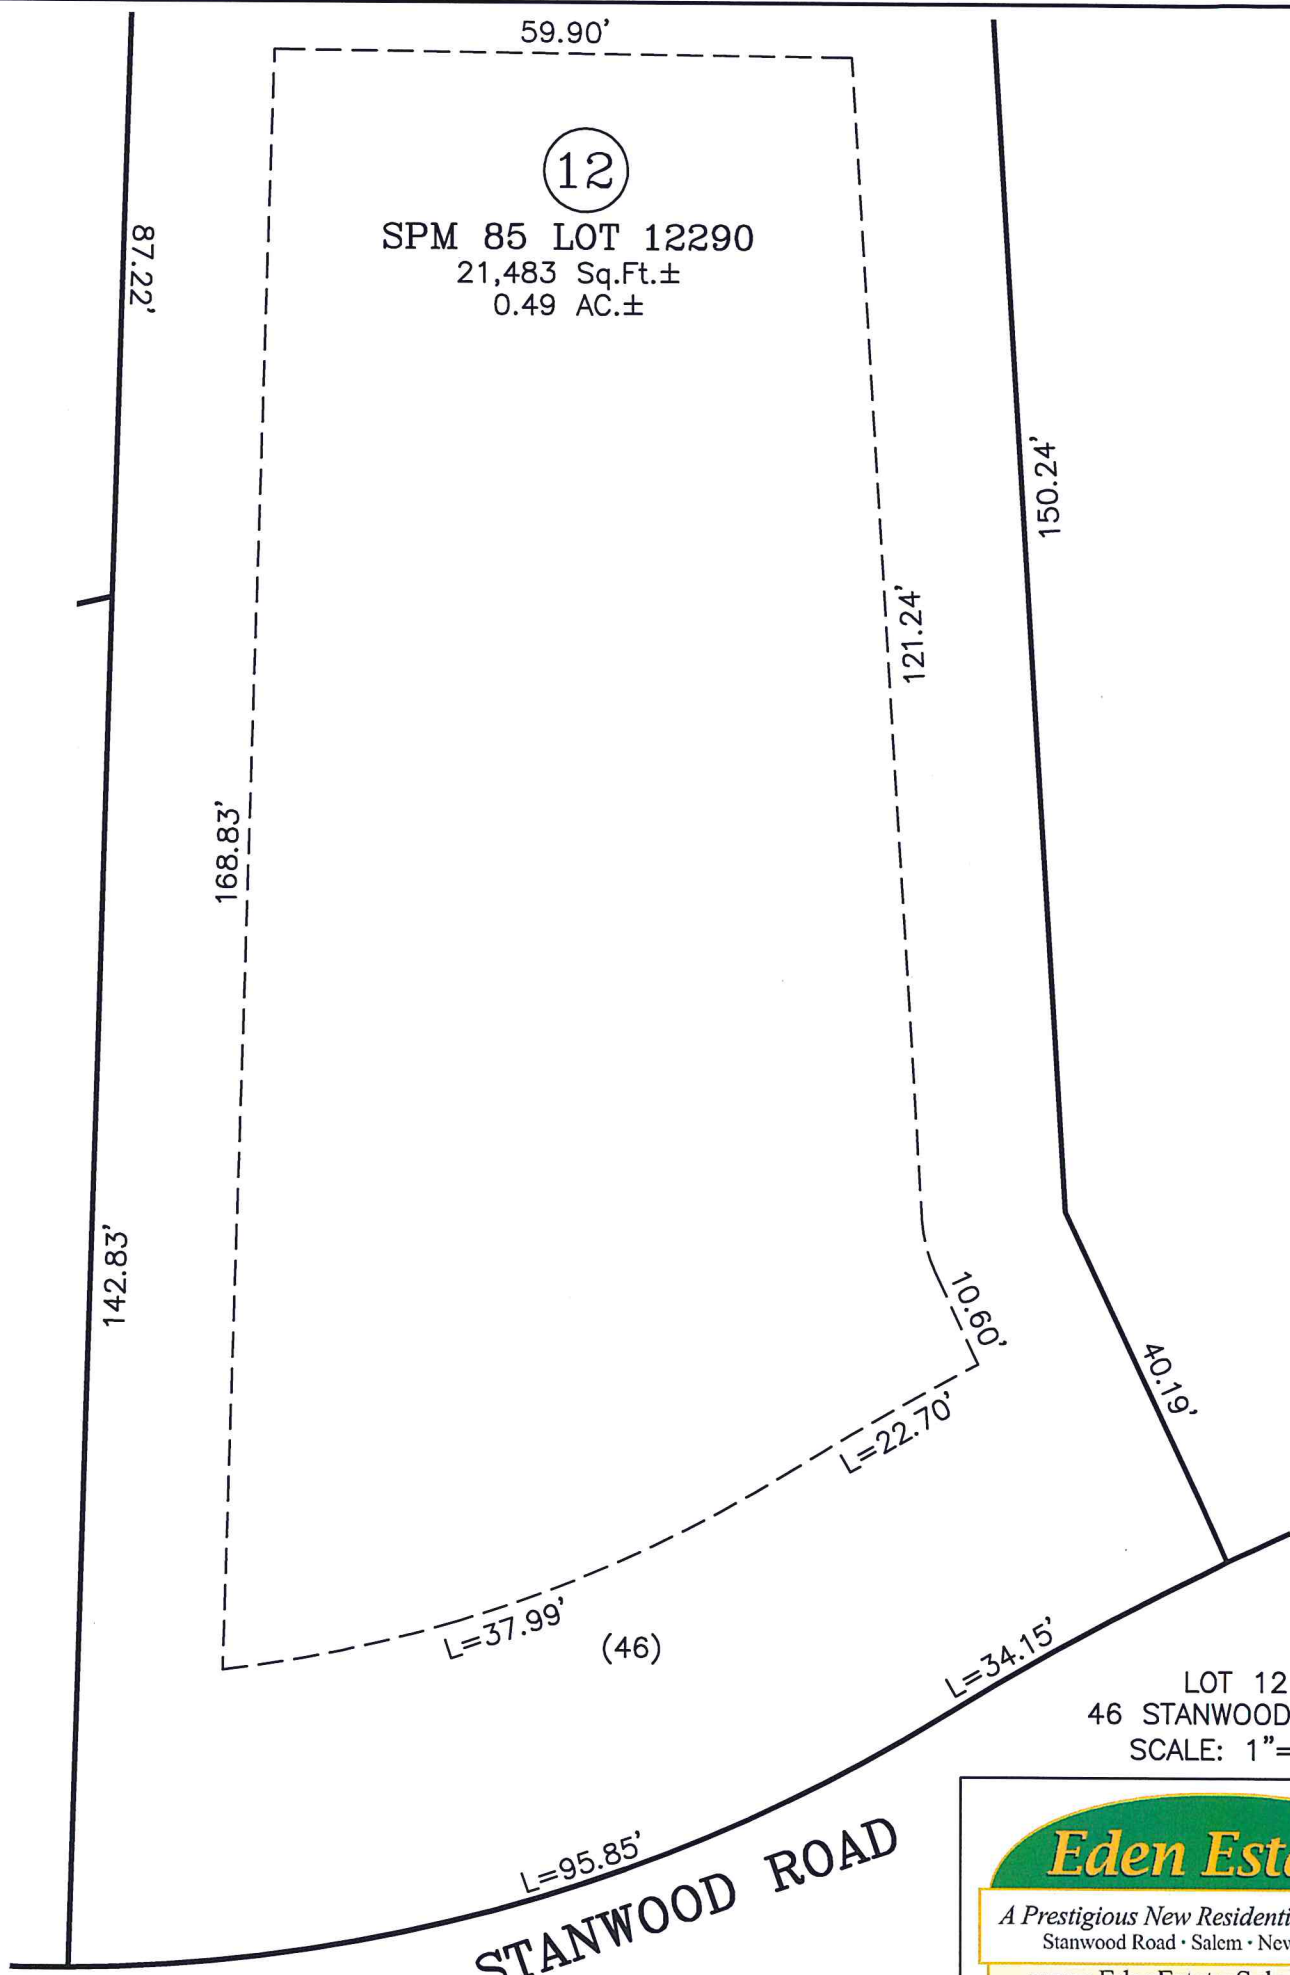

12

SPM 85 LOT 12290  
21,483 Sq.Ft.±  
0.49 AC.±

LOT 12  
46 STANWOOD ROAD  
SCALE: 1"=20'

**Eden Estates**  
A Prestigious New Residential Community  
Stanwood Road • Salem • New Hampshire  
[www.EdenEstatesSalemNH.com](http://www.EdenEstatesSalemNH.com)